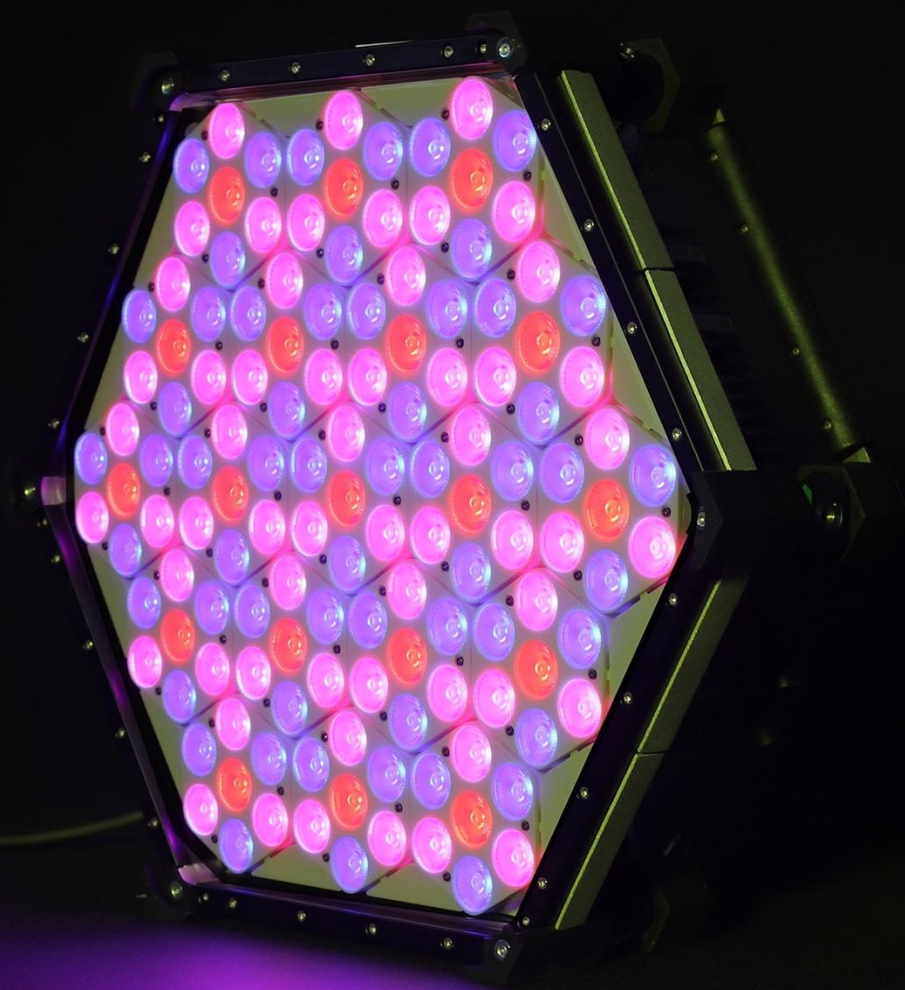

MADE IN GERMANY

SUMOLIGHT

SUMOLIGHT.COM