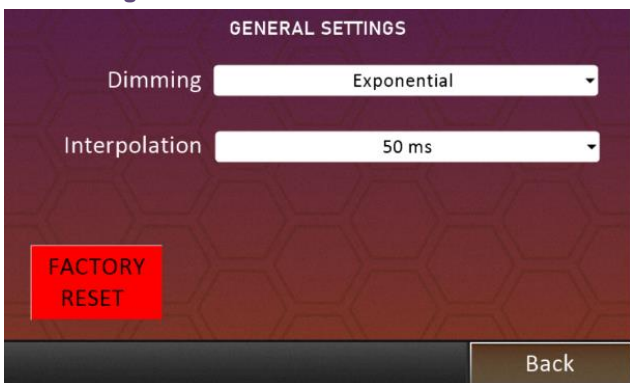

→ Settings- General

In General Settings the fixed settings for Dimming and Interpolation time are displayed.