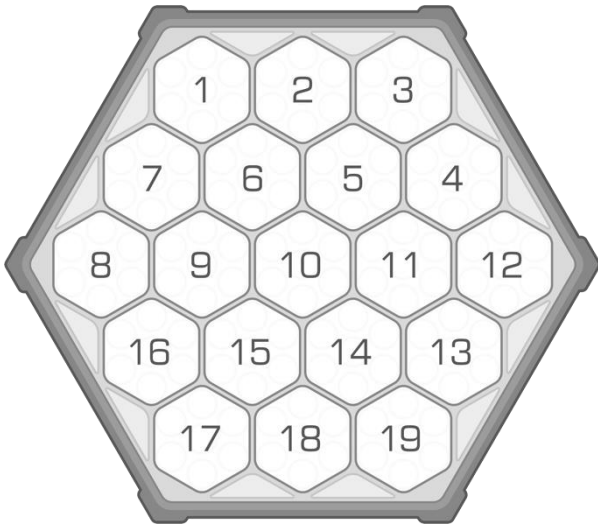

8. DMX Table

8.1. Important Note

This DMX table is only applicable for SUMOMAX with firmware version 1.0.7. or lower.
All upcoming firmware versions will have standard pixelmapping.
Check your firmware version in the Touch Screen Menu under *Settings*.

8.2. Pixelmapping (front)

8.3. Personality 1: CCT / 8 Bits / Single Pixel

Slot No.	Slot Name	DMX Value	Output Value
1	Intensity	0 - 255	0 - 100%
2	CCT	0 - 255	1800K - 10000K
3	Green / Magenta	0 - 255 (128 neutral)	-50 % / 50%

8.4. Personality 2: CCT / 16 Bits / Single Pixel

Slot No.	Slot Name	DMX Value	Output Value
1	Intensity	HI	0 - 100%
2		LO	
3	CCT	HI	1800K - 10000K
4		LO	
5	Green / Magenta	HI	-50% / 50%
6		LO