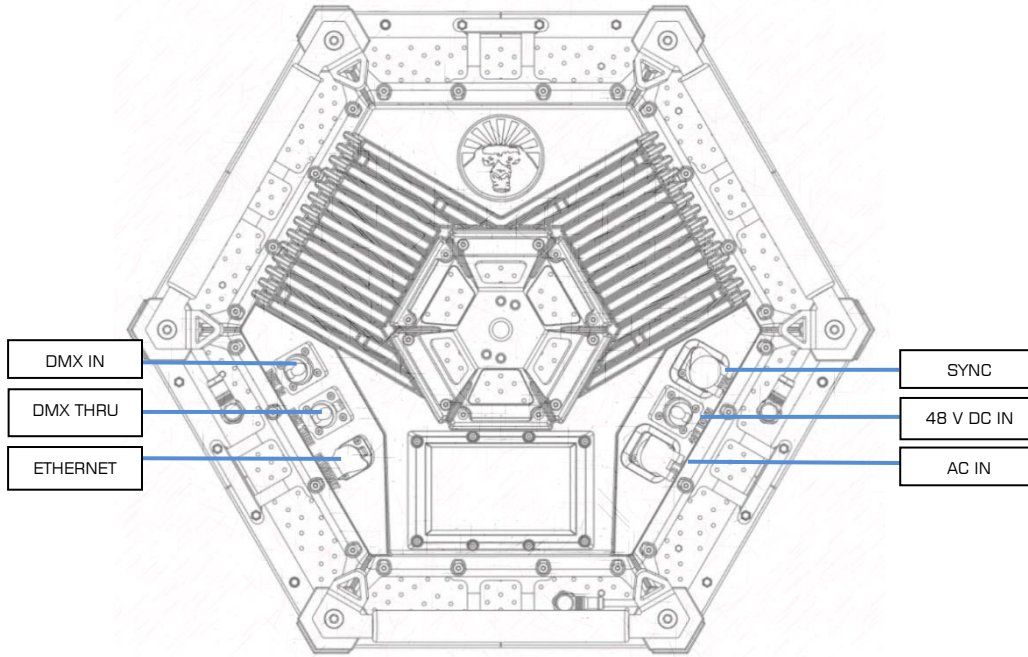

4. Connectivity

4.1. Plug Sockets and Connectors

Plug name	Connector	Function	Wiring
DMX IN	Neutrik 5 Pin male XLR TOP	Wired DMX control	Connect external DMX for DMX Input
DMX THRU	Neutrik 5 Pin female XLR TOP (DMX cable standard)	Optional: For Super 7 or daisy chaining up to 32 SUMOMAX (restricted to 512 channels)	Connect first SUMOMAX with external DMX to DMX IN, then DMX THRU with DMX IN of next SUMOMAX, subsequently repeat wiring one after another, last SUMOMAX DMX THRU to be connected with Terminator. Note: All SM require the same orientation for correct pixelmapping.
Ethernet	Neutrik etherCON TOP RJ45	Art-Net Control	Connect Ethernet cable for Art-Net control to each SUMOMAX separately
AC IN	powerCON TRUE1	SUMOMAX has no separate power switch, it is turned on by connecting the power supply	Connect 100 V - 240 V AC Power Supply
48 V DC IN	Neutrik 3 Pin XLR TOP	48 V DC Power Input (Battery)	Connect Battery (external distribution) with 3 Pin XLR: 48 VDC (Safety range 40 V - 60 V)
Sync	Neutrik 75 Ω BNC	- Genlock compatible - Input of an external trigger equipment for synchronization	The Sync socket accepts standard analog SD/ ED/ HD video signals with bi-level or tri-level sync. Devices like Ambient Lockit ACN-CL or a cinema camera with genlock output can easily trigger SUMOMAX solving the problems with frame tearing.