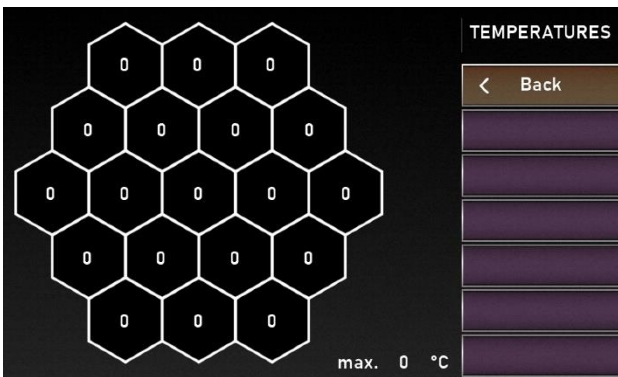

→ **Settings-Status**

Status window displays actual measured temperature output for each pixel.

→ **Settings-Colour Space**

In Colour Space Settings from Version 1.0.7 and lower wide LED Gamut is available only. Additional color space options coming soon.