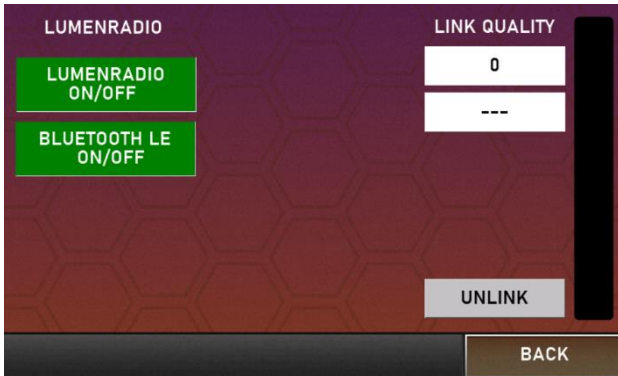

→ **Settings-Lumenradio**

Set Lumenradio and Bluetooth LE on or off in LumenRadio Settings. Monitor link quality or unlink LumenRadio,