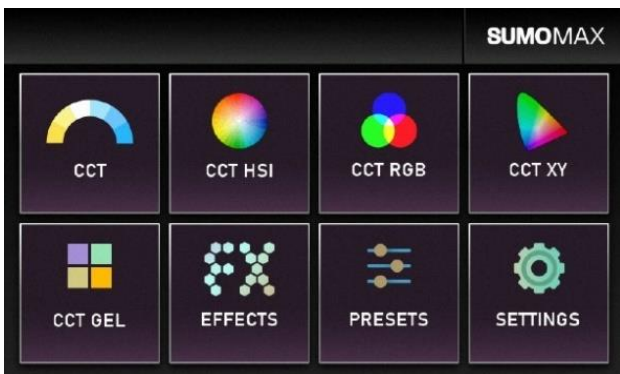

6. Controlling the SUMOMAX

To control the SUMOMAX there are currently 4 different options controlling the SUMOMAX:

1. DMX
2. Art-Net
3. CRMX / Lumenradio
4. Integrated Touch Screen

6.1. DMX, Art-Net and CRMX / Lumenradio Control

Note that SUMOMAX can standardly be controlled over wired solutions like DMX and Art-Net, but also over a wireless Lumenradio CRMX system solution.

For all protocols refer to chapter **8. DMX Table** for personality configuration.

6.2. Touch Screen Functions

The touch screen of SUMOMAX has several manual settings to set up and manage the multiple modes of the fixture.

Note: CCT XY, CCT GEL and PRESETS are not available in Firmware version 1.0.7. and lower.

MAIN PAGE