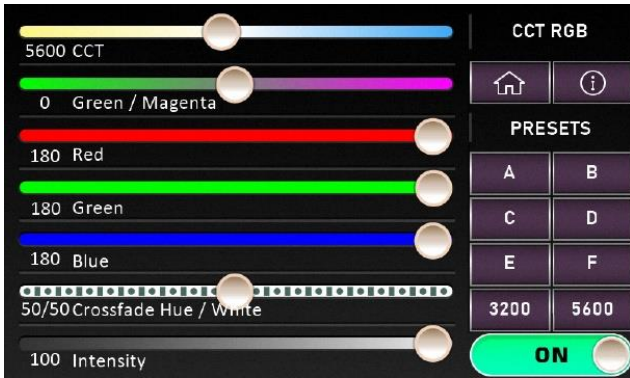

CCT RGB

CCT RGB has full colour support, white light and Green/Magenta point and individual tint control slider for red, green and blue.