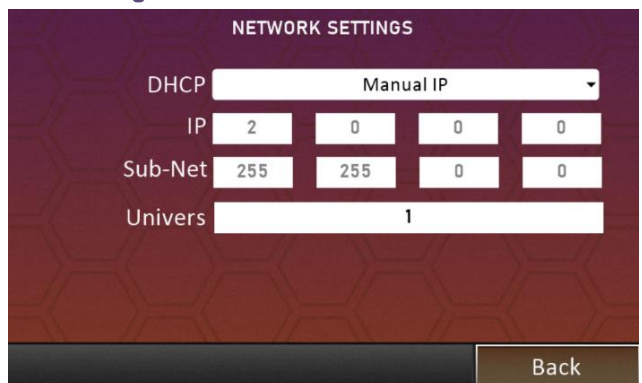

→ Settings-DMX

In DMX Settings set DMX personality separately via Mode, Bits and Pixel configuration and set the DMX