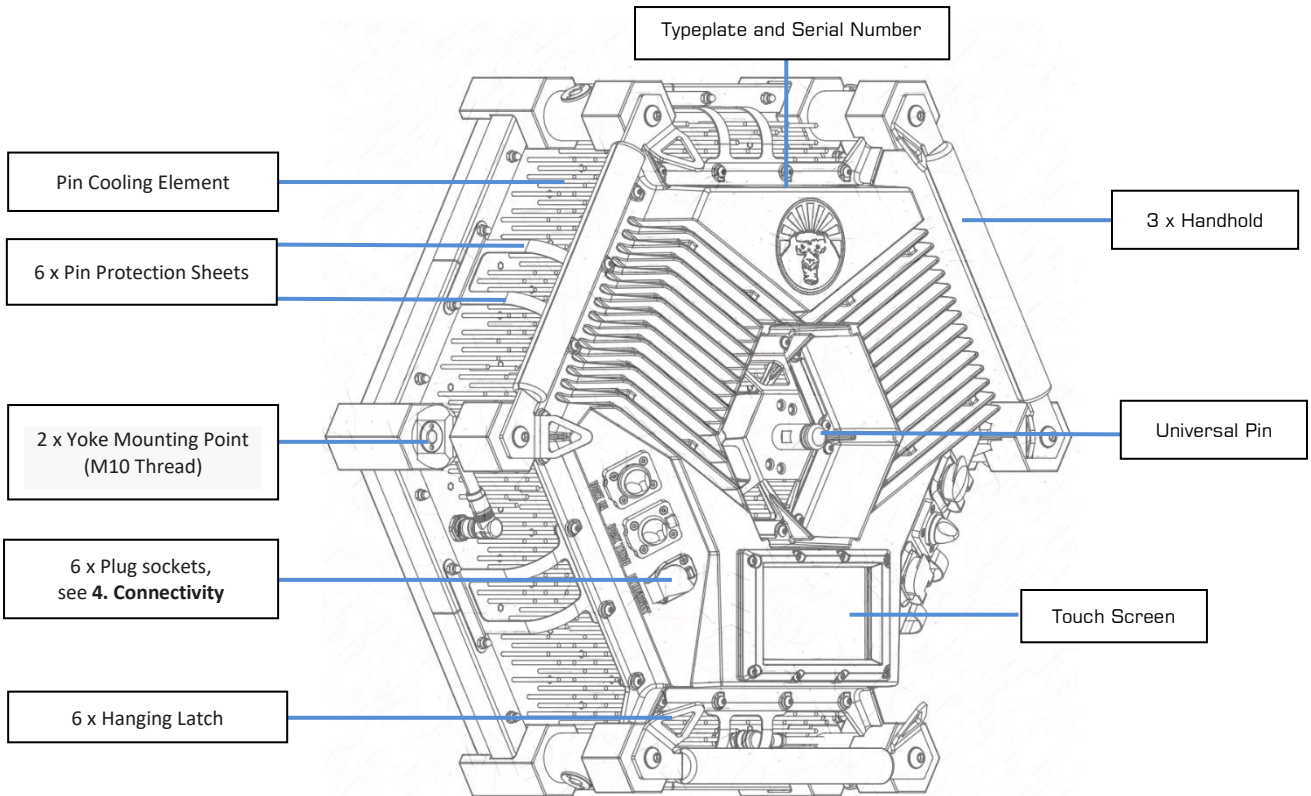

3. Fixture Overview