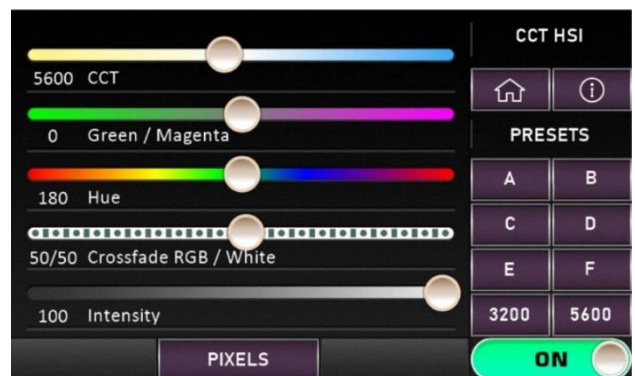

For all protocols refer to chapter **8. DMX Table** for personality configuration.

6.2. Touch Screen Functions

The touch screen of SUMOMAX has several manual settings to set up and manage the multiple modes of the fixture.

Note: CCT XY, CCT GEL and PRESETS are not available in Firmware version 1.0.7. and lower.

MAIN PAGE

CCT

CCT mode allows warm and cold white light with Green/Magenta, easy handling with control slider.

CCT HSI

→ Pixels

Pixels can be turned on and off individual pixels and choose their shortcuts for use of common pixel combinations.

Effects

Choose between 8 preset Effects

→ Settings

Choose between several options within the settings and check Firmware and UI version information.