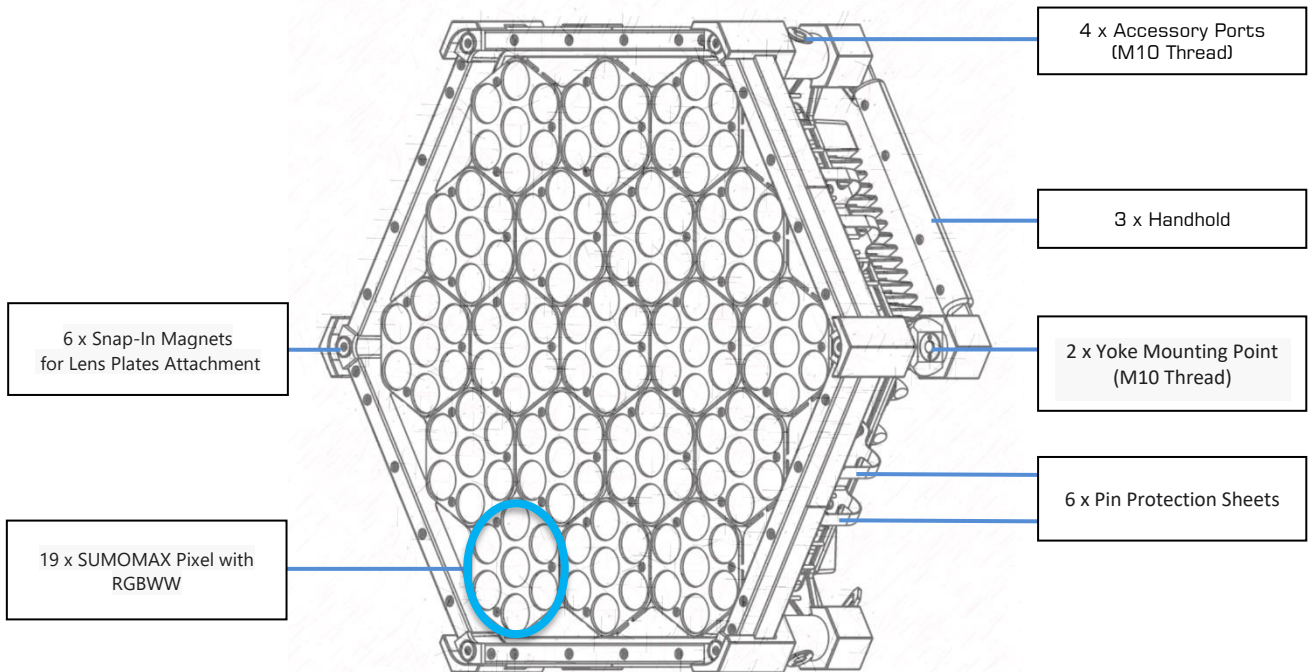

3. Fixture Overview