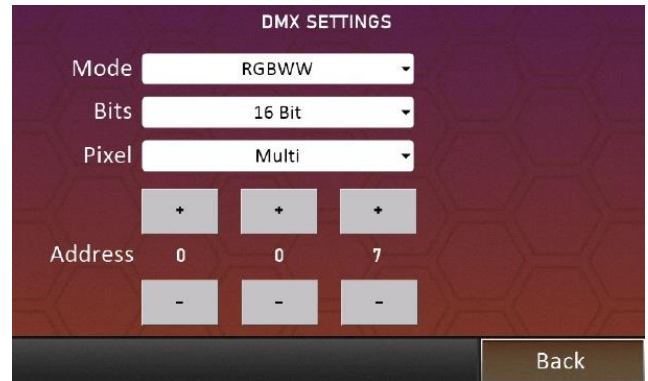

→ Pixels

Pixels can be turned on and off individual pixels and choose their shortcuts for use of common pixel combinations.

Effects

Choose between 8 preset Effects

→ Settings

Choose between several options within the settings and check Firmware and UI version information.

→ Settings- General

In General Settings the fixed settings for Dimming and Interpolation time are displayed.

→ Settings-DMX

In DMX Settings set DMX personality separately via Mode, Bits and Pixel configuration and set the DMX

→ **Settings-Lumenradio**

Set Lumenradio and Bluetooth LE on or off in LumenRadio Settings. Monitor link quality or unlink LumenRadio,

→ **Settings-Network**

In Network Settings set all IP configurations from SUMOMAX if you use Network connections (Art-Net).