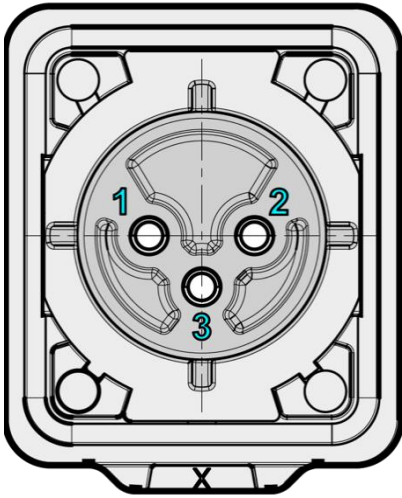

4.2. Battery Input Pin Assignment

The plug socket **48 V DC IN** on the SUMOMAX has the following pin assignment:

1. +48V
2. GND
3. not connected