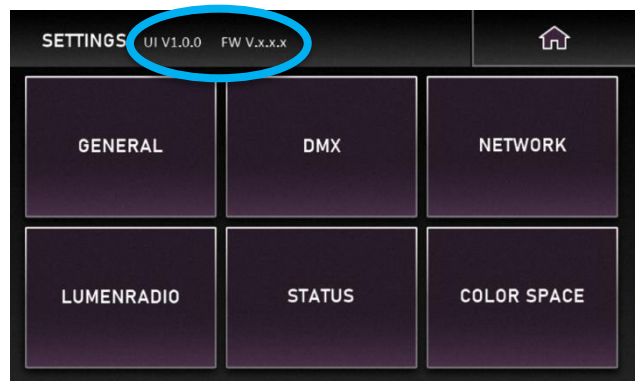

→ Pixels

Pixels can be turned on and off individual pixels and choose their shortcuts for use of common pixel combinations.

Effects

Choose between 8 preset Effects

→ Settings

Choose between several options within the settings and check Firmware and UI version information.

→ Settings- General

In General Settings the fixed settings for Dimming and Interpolation time are displayed.

→ Settings-DMX

In DMX Settings set DMX personality separately via Mode, Bits and Pixel configuration and set the DMX