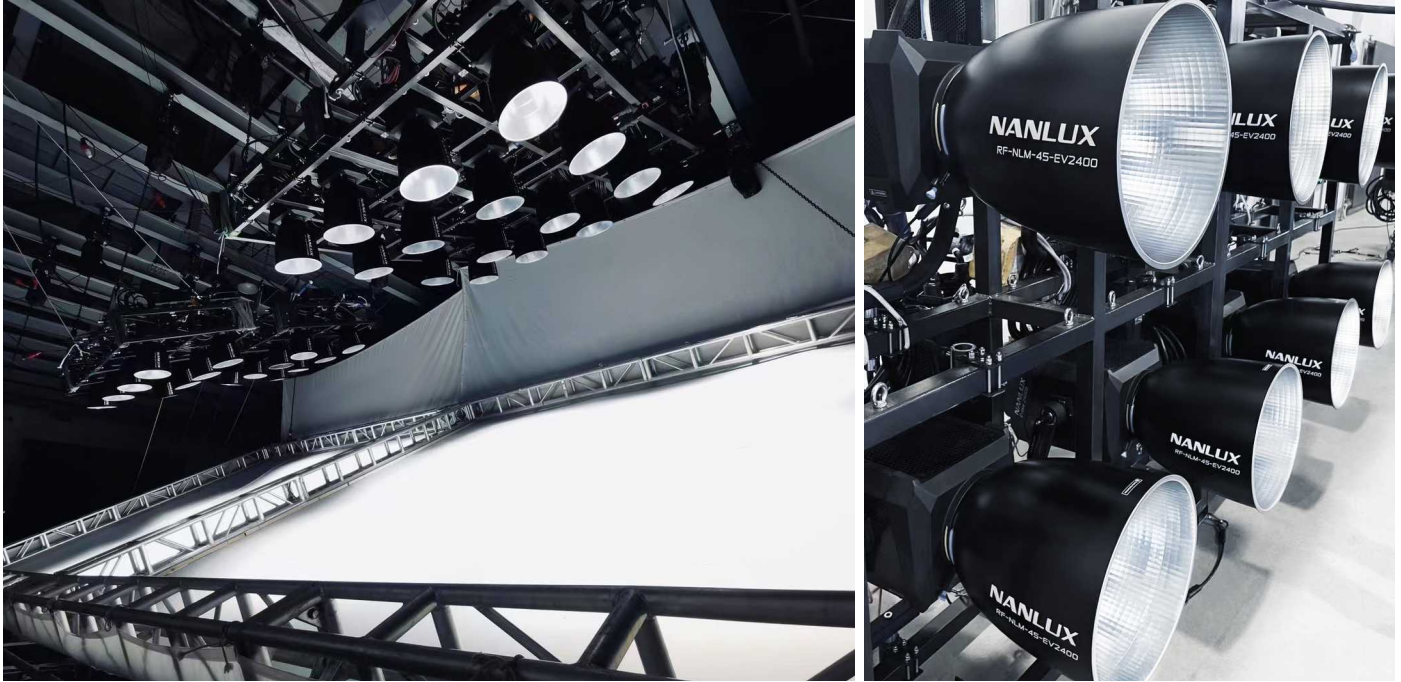

Evoked 2400B Bi-color

LED Spot Light

1. Ultra high luminance of 41,910 lux @3m (at 5600K, with 45° reflector) that comparable to a 10K Tungsten or 4K HMI light
2. Wide CCT range of 2700K-6500K with G/M±80 adjustment
3. Built with electronic contacts, enable modifier recognition function
4. IP55 of both fixture and power supply providing thorough protection
5. Fully dimmable from 0 to 100% with 0.1% increment
6. Adjustable cooling system includes SMART, FULL SPEED, LOW SPEED, OFF modes
7. Comprehensive wired and wireless controls