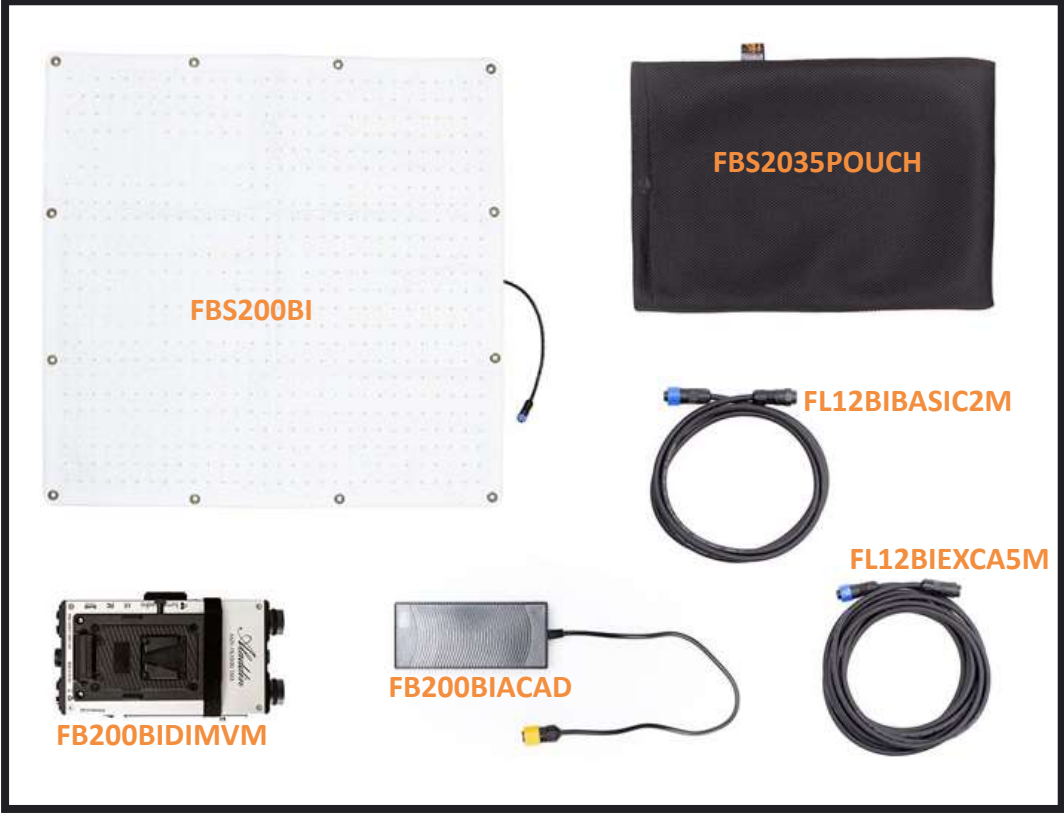

FABRIC-LITE 200W BI-COLOR LED

FBS200BIKITFCVM

FBS200BIKITCVM

FBS200BIKITVM

ACCESSOIRES OPTIONNELS / OPTIONAL ACCESSORIES

FBS2035FRKIT