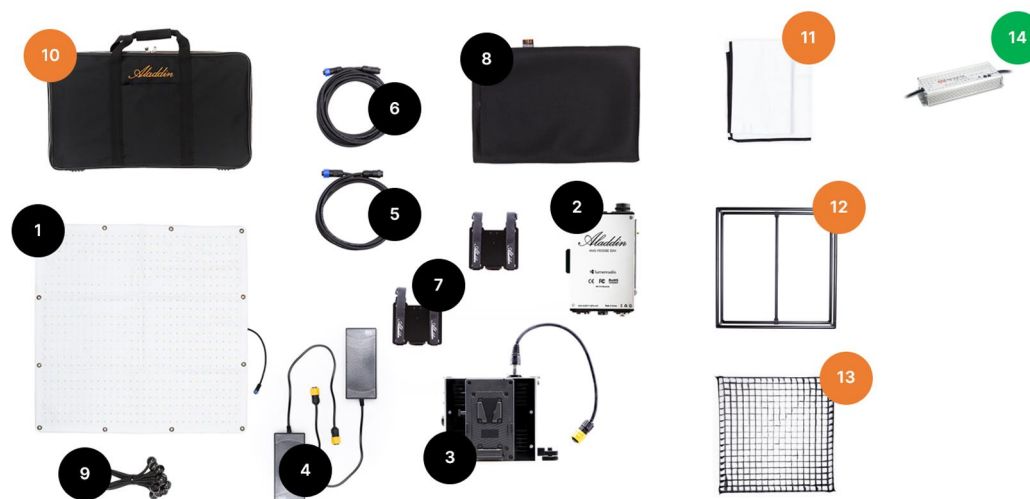

FBS350BIKITVM

Kit Fabric-Lite 35

Contenu du package :

1. Panneau LED **FBS350BI** x1
2. Dimmer **FBS350BIMADIM** x1
3. Coupleur **FBS350BIDPVM** x1
4. Alimentation **FB200BIACAD** x2
5. Câble 2m **FBS350BASIC2M** x1
6. Câble 5m **FBS350BASIC5M** x1
7. Plaque support **FBS350BIDIMVMPL** x2
8. Pochette - x1
9. Aladdin Cube **FBS2035BALL** x12

FBS350BIKITCVM

Kit Fabric-Lite 35 - Case

Contenu du package :

1. Panneau LED **FBS350BI** x1
2. Dimmer **FBS350BIMADIM** x1
3. Coupleur **FBS350BIDPVM** x1
4. Alimentation **FB200BIACAD** x2
5. Câble 2m **FBS350BASIC2M** x1
6. Câble 5m **FBS350BASIC5M** x1
7. Plaque support **FBS350BIDIMVMPL** x2
8. Pochette - x1
9. Aladdin Cube **FBS2035BALL** x12

- + 10. Valise **FBS2035BIFBAG** x1
- + 11. Diffuseur **FBS2035DF** x1
- + 12. Cadre **FBS2035FR** x1
- + 13. Grille **FBS2035GRID** x1

option 14. Alimentation FxLion FX-HLG-320H-48A-KIT x1

→ Devient le kit : **FBS350BIKITFCVM-WOACAD**

FBS2035FRBAG
Sac de transport

FBS2035BIFBAG
Valise

FB350BALL
Aladdin Cube x12