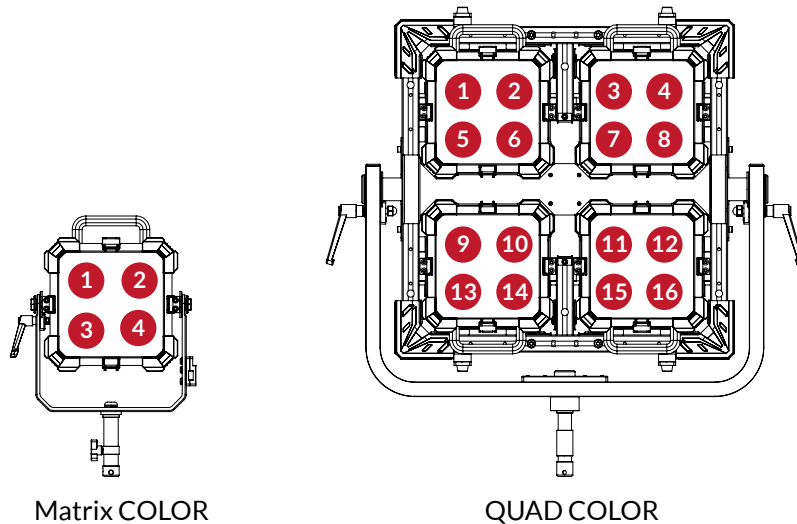

Scenario 1: In CCTRGBW modes, the following settings produce the 3200K white. Notice that the white remains the same regardless of the "Crossfade" parameter.

CCT=3200K, Xfade=0% &

CCT=3200K, Xfade=100%, W=100% &

CCT=3200K, Xfade=100%, RGB=100% &

CCT=3200K, Xfade=100, RGBW=100%

Scenario 2: In CCTHSI modes, the following settings produce 2800K and 5600K white respectively. Notice that "CCT" is the only differentiating parameter, even when "Crossfade"=100%.

(2800K white) CCT=2800K, Xfade=100%, Sat=0%

(5600K white) CCT=5600K, Xfade=100%, Sat=0%

Scenario 3: In ICTRGBW modes, the following settings produce 3200K and 6500K white respectively. Notice that the "CCT" is the only differentiating parameter.

(3200K output) CCT=3200K, RGBW=100%

(6500K output) CCT=6500K, RGBW=100%

*** In CCTxy and ICTxy modes, the "CCT" and "Green Adjust" parameters allow slight adjustment of the color temperature and tint for the selected "CIEx" and "CIEy" coordinates. To produce an output true to the CIEx and CIEy coordinates, set "CCT"=6500K and "Green Adjust"=0.00.

Ordering of Pixels

Seen from Front of Fixture

Matrix COLOR

QUAD COLOR