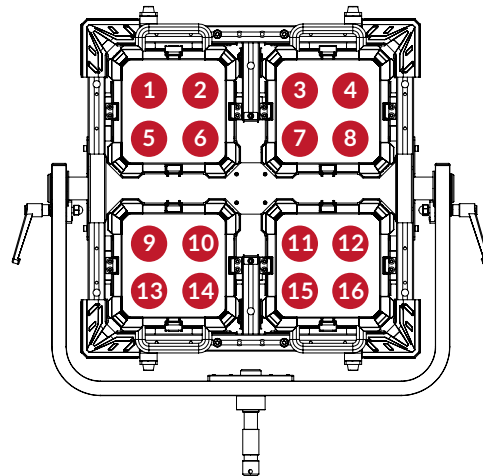

Ordering of Pixels

Seen from Front of Fixture

Matrix COLOR

QUAD COLOR

RDM Table

Manufacturer ID	Device Model ID	Device Label Device	Model Name
6124	30	FLXP3CLR	P3 COLOR
	31	FLXQ5CLR	Q5 COLOR
	32	FLXQ8CLR	Q8 COLOR
	33	FLXMXCLR	Matrix COLOR
	36	FLXQUADCLR	QUAD COLOR