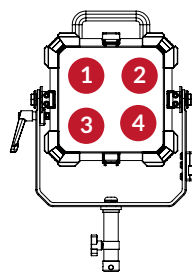

ICTxy modes "CCT" and "Green Adjust" parameters allow slight adjustment of the color temperature and tint for the selected "CIEx" and "CIEy" coordinates. To produce an output true to the CIEx and CIEy coordinates, set "CCT"=6500K and "Green Adjust"=0.00.

Scenario 1: In CCT+RGBW modes, the following settings produce the 3200K white. Notice that the white remains the same regardless of the "Crossfade" parameter.

CCT=3200K, Xfade=0% &

CCT=3200K, Xfade=100%, W=100% &

CCT=3200K, Xfade=100%, RGB=100% &

CCT=3200K, Xfade=100, RGBW=100%

Scenario 2: In CCT+HSI modes, the following settings produce 2800K and 5600K white respectively. Notice that "CCT" is the only differentiating parameter, even when "Crossfade"=100%.

(2800K white) CCT=2800K, Xfade=100%, Sat=0%

(5600K white) CCT=5600K, Xfade=100%, Sat=0%

Scenario 3: In ICTRGBW modes, the following settings produce 3200K and 6500K white respectively. Notice that the "CCT" is the only differentiating parameter.

(3200K output) CCT=3200K, RGBW=100%

(6500K output) CCT=6500K, RGBW=100%

*** ICTxy modes "CCT" and "Green Adjust" parameters allow slight adjustment of the color temperature and tint for the selected "CIEx" and "CIEy" coordinates. To produce an output true to the CIEx and CIEy coordinates, set "CCT"=6500K and "Green Adjust"=0.00.

Ordering of Pixels

Seen from Front of Fixture

Matrix COLOR