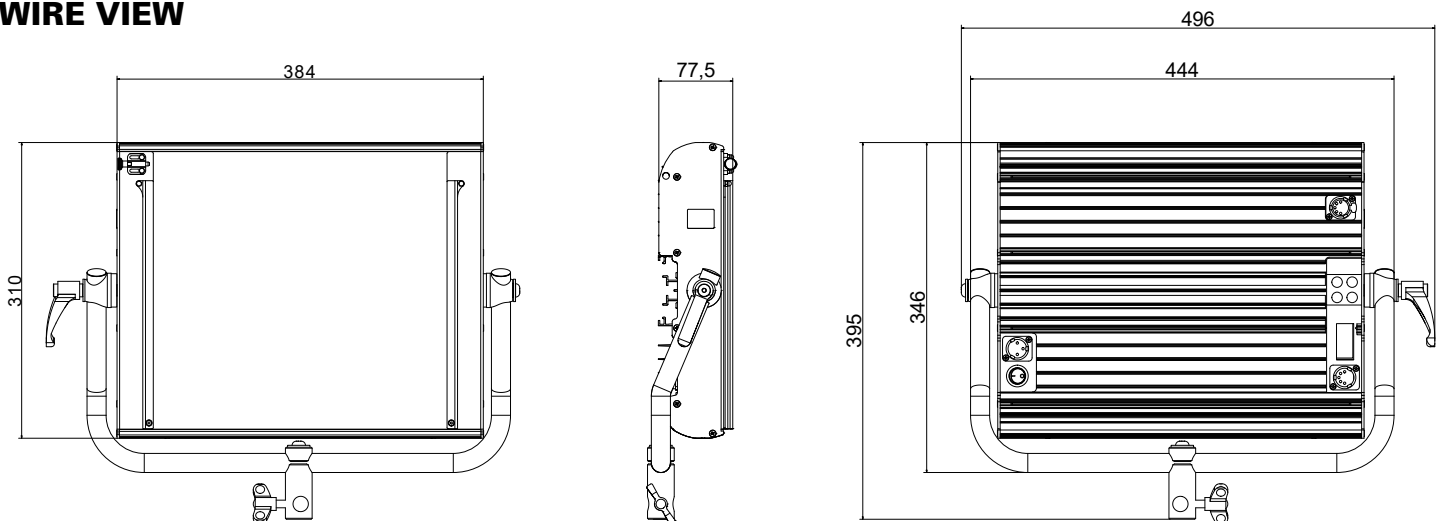

VELVET Power 1 Spot 15° Studio IP51

Ref.: VP1SPST

Datasheet: June 2021 / Page 2

COLOUR TEMPERATURE	adjustable from 2700K to 6500K in 100K steps
LIGHT INTENSITY	dimnable 0 to 100, smooth and flicker-free
TLCI	98 at 3200K and 97 at 5600K
DIMENSIONS	380x308x68mm / 15"x12"x2.7" panel 495x395x68mm / 19.5"x15.5"x2.7" panel + yoke
WEIGHT	4.2kgs / 9 lbs panel 4.7kgs / 10 lbs panel + yoke
POWER DRAW	100W
POWER SUPPLY	90-264V AC 50/60Hz through XLR3 connector
PHOTOMETRICS	14000 lux / 1296 fc at 1m / 3 feet 2000 lux / 185 fc at 3m / 10 feet 550 lux / 51 fc at 6m / 20 feet
BEAM ANGLE	15° nominal with filter D25 30° D50 45° D100 90° DVELVET 105°
LED RATED LIFE	more than 50,000 hours
OUTPUT FREQUENCY	16KHz flicker-free up to 2000fps
COOLING	no-noise, fan-free passive cooling
PROTECTION	IP51 dustproof, indoor or outdoor protected use
CONSTRUCTION & FINISH	Made of black powdercoated extruded and sheet aluminum
VELVET LED TECHNOLOGY	selected BIN high-power LED + VELVET custom optics + CPU software control
ACCESSORIES	Quarter, half and full hard diffusion, foldable Snapbag diffuser kit, foldable 20°, 40° or 60° Snapgrids, removable barndoors, AC power adapter, remote control, Cordura carrying bag, hard case.
RIGGING OPTIONS	aluminum yoke with 16 baby receiver combined with 28 junior pin, multiple 1/4"-20" rigging points, multipanels yokes, pole-operated studio yoke

WIRE VIEW

VELVET Power 1 Spot 15° Studio IP51

Ref.: VP1SPST

Datasheet: June 2021 / Page 3

PHOTOMETRICS

CCT 3220K

CCT 5440K

VELVET Power 1 Spot 15° Studio IP51