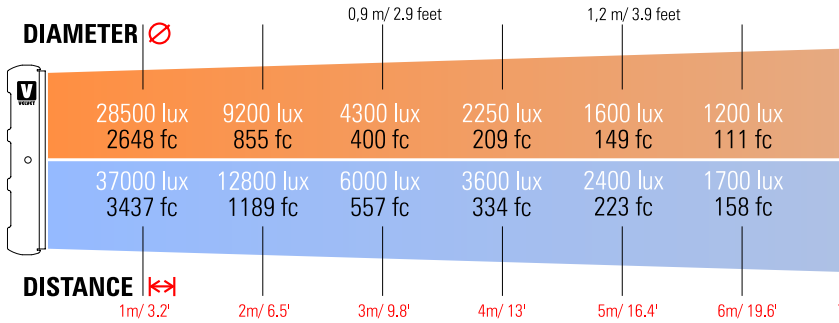

VELVET Power 1 Spot 15° Studio IP51

Ref.: VP1SPST

Datasheet: June 2021 / Page 2

COLOUR TEMPERATURE	adjustable from 2700K to 6500K in 100K steps
LIGHT INTENSITY	dimnable 0 to 100, smooth and flicker-free
TLCI	98 at 3200K and 97 at 5600K
DIMENSIONS	380x308x68mm / 15"x12"x2.7" panel 495x395x68mm / 19.5"x15.5"x2.7" panel + yoke
WEIGHT	4.2kgs / 9 lbs panel 4.7kgs / 10 lbs panel + yoke
POWER DRAW	100W
POWER SUPPLY	90-264V AC 50/60Hz through XLR3 connector
PHOTOMETRICS	14000 lux / 1296 fc at 1m / 3 feet 2000 lux / 185 fc at 3m / 10 feet 550 lux / 51 fc at 6m / 20 feet
BEAM ANGLE	15° nominal with filter D25 30° D50 45° D100 90° DVELVET 105°
LED RATED LIFE	more than 50,000 hours
OUTPUT FREQUENCY	16KHz flicker-free up to 2000fps
COOLING	no-noise, fan-free passive cooling
PROTECTION	IP51 dustproof, indoor or outdoor protected use
CONSTRUCTION & FINISH	Made of black powdercoated extruded and sheet aluminum
VELVET LED TECHNOLOGY	selected BIN high-power LED + VELVET custom optics + CPU software control
ACCESSORIES	Quarter, half and full hard diffusion, foldable Snapbag diffuser kit, foldable 20°, 40° or 60° Snapgrids, removable barndoors, AC power adapter, remote control, Cordura carrying bag, hard case.
RIGGING OPTIONS	aluminum yoke with 16 baby receiver combined with 28 junior pin, multiple 1/4"-20" rigging points, multipanels yokes, pole-operated studio yoke

WIRE VIEW

VELVET Power 1 Spot 15° Studio IP51

Ref.: VP1SPST

Datasheet: June 2021 / Page 3

PHOTOMETRICS

CCT 3220K

CCT 5440K

VELVET Power 1 Spot 15° Studio IP51