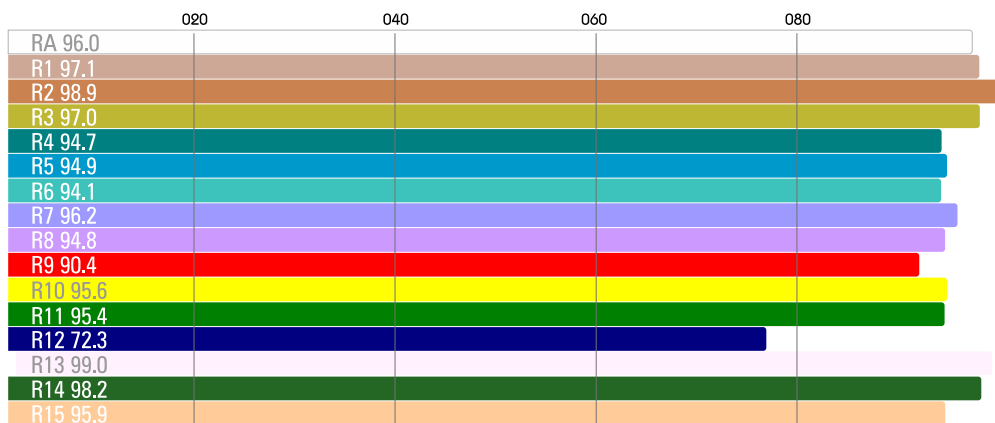

VELVET Power 1 Spot 15° Studio IP51

Ref.: VP1SPST

Datasheet: June 2021 / Page 2

COLOUR TEMPERATURE	adjustable from 2700K to 6500K in 100K steps
LIGHT INTENSITY	dimnable 0 to 100, smooth and flicker-free
TLCI	98 at 3200K and 97 at 5600K
DIMENSIONS	380x308x68mm / 15"x12"x2.7" panel 495x395x68mm / 19.5"x15.5"x2.7" panel + yoke
WEIGHT	4.2kgs / 9 lbs panel 4.7kgs / 10 lbs panel + yoke
POWER DRAW	100W
POWER SUPPLY	90-264V AC 50/60Hz through XLR3 connector
PHOTOMETRICS	14000 lux / 1296 fc at 1m / 3 feet 2000 lux / 185 fc at 3m / 10 feet 550 lux / 51 fc at 6m / 20 feet
BEAM ANGLE	15° nominal with filter D25 30° D50 45° D100 90° DVELVET 105°
LED RATED LIFE	more than 50,000 hours
OUTPUT FREQUENCY	16KHz flicker-free up to 2000fps
COOLING	no-noise, fan-free passive cooling
PROTECTION	IP51 dustproof, indoor or outdoor protected use
CONSTRUCTION & FINISH	Made of black powdercoated extruded and sheet aluminum
VELVET LED TECHNOLOGY	selected BIN high-power LED + VELVET custom optics + CPU software control
ACCESSORIES	Quarter, half and full hard diffusion, foldable Snapbag diffuser kit, foldable 20°, 40° or 60° Snapgrids, removable barndoors, AC power adapter, remote control, Cordura carrying bag, hard case.
RIGGING OPTIONS	aluminum yoke with 16 baby receiver combined with 28 junior pin, multiple 1/4"-20" rigging points, multipanels yokes, pole-operated studio yoke

WIRE VIEW

VELVET Power 1 Spot 15° Studio IP51

Ref.: VP1SPST

Datasheet: June 2021 / Page 3

PHOTOMETRICS

CCT 3220K

CCT 5440K

VELVET Power 1 Spot 15° Studio IP51