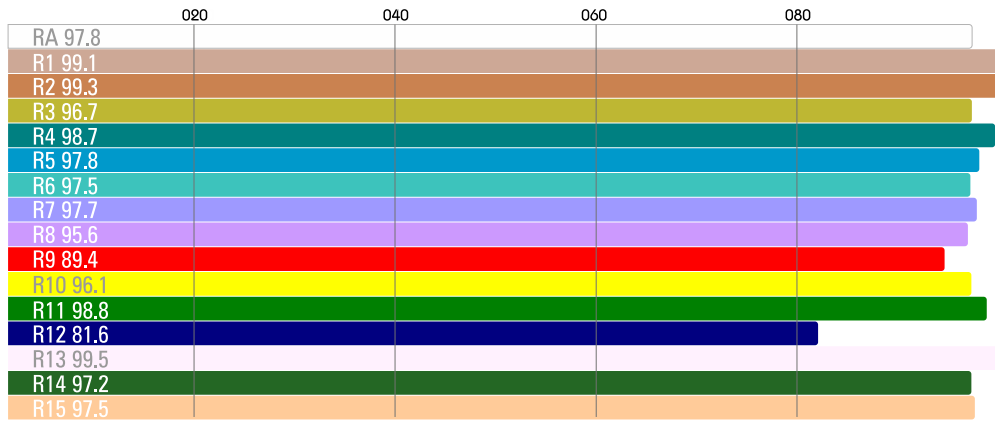

VELVET Power 1 Spot 15° Studio IP51

Ref.: VP1SPST

Datasheet: June 2021 / Page 2

COLOUR TEMPERATURE	adjustable from 2700K to 6500K in 100K steps
LIGHT INTENSITY	dimnable 0 to 100, smooth and flicker-free
TLCI	98 at 3200K and 97 at 5600K
DIMENSIONS	380x308x68mm / 15"x12"x2.7" panel 495x395x68mm / 19.5"x15.5"x2.7" panel + yoke
WEIGHT	4.2kgs / 9 lbs panel 4.7kgs / 10 lbs panel + yoke
POWER DRAW	100W
POWER SUPPLY	90-264V AC 50/60Hz through XLR3 connector
PHOTOMETRICS	14000 lux / 1296 fc at 1m / 3 feet 2000 lux / 185 fc at 3m / 10 feet 550 lux / 51 fc at 6m / 20 feet
BEAM ANGLE	15° nominal with filter D25 30° D50 45° D100 90° DVELVET 105°
LED RATED LIFE	more than 50,000 hours
OUTPUT FREQUENCY	16KHz flicker-free up to 2000fps
COOLING	no-noise, fan-free passive cooling
PROTECTION	IP51 dustproof, indoor or outdoor protected use
CONSTRUCTION & FINISH	Made of black powdercoated extruded and sheet aluminum
VELVET LED TECHNOLOGY	selected BIN high-power LED + VELVET custom optics + CPU software control
ACCESSORIES	Quarter, half and full hard diffusion, foldable Snapbag diffuser kit, foldable 20°, 40° or 60° Snapgrids, removable barndoors, AC power adapter, remote control, Cordura carrying bag, hard case.
RIGGING OPTIONS	aluminum yoke with 16 baby receiver combined with 28 junior pin, multiple 1/4"-20" rigging points, multipanels yokes, pole-operated studio yoke

WIRE VIEW

VELVET Power 1 Spot 15° Studio IP51

Ref.: VP1SPST

Datasheet: June 2021 / Page 3

PHOTOMETRICS

CCT 3220K

CCT 5440K

VELVET Power 1 Spot 15° Studio IP51