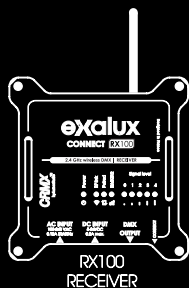

exalux

CONTROL ONE

All-In-One Wireless DMX controller

www.exalux.eu/products/control-one/

UNIVERSAL DIMMER

DIM (1ch)
 CCT + DIM (2ch)
 CCT + FX (4ch)
 RGB W* + DIM (5ch)
 RGB TW* + DIM (6ch)

* W: white
 * TW : tunable white

DMX FADER

48 faders
 8 memories
 Black out / full on

DMX RECORDER

60s memory record
 8 memories
 XLR5 DMX input

DMX REC PLAYER

60s memory playback
 8 memories
 1 time / loop mode
 512 DMX channels
 XLR5 DMX output

DMX FAD PLAYER

8 memories
 Fade time settings
 Brightness settings
 512 DMX channels

www.exalux.eu/products/control-one/

FEATURES

Fully compatible with EXALUX™ CONNECT receivers
 1 DMX universe
 8 tact switches memory selection
 Black out function
 Lock / unlock function
 Run up to 7h with 10Ah/36W PowerBank

TECHNICAL SPECIFICATIONS

2,4GHz CRMX by LumenRadio™ wireless technology
 TFT 5.0" capacitive touch super bright display
 500-1000m range
 5-24VDC Input / ~5W (external battery)
 XLR5 input & output
 180x154x50 mm | 700g