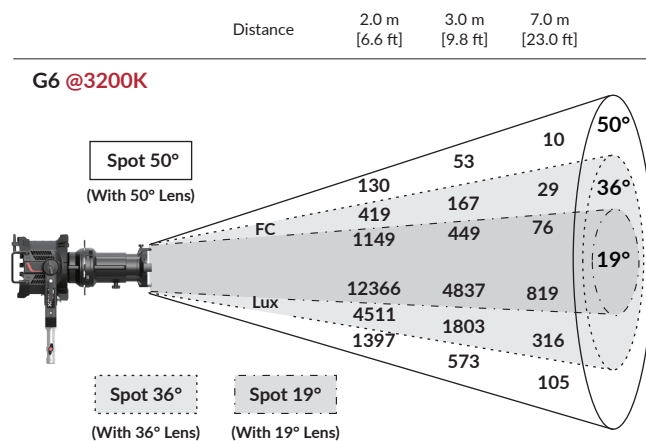

SPECIFICATIONS

Beam Angle	19° / 36° / 50° lens tube
CCT Range	2000-10000K continuous tuning + magenta/green shift
CRI / TLCI	95 / 90 typical
Control Modes	CCT, HSI, RGBW, GEL, CCTRGBW, CCTHSI, CIEy, ICTHS, and more
Dimming	100% - 0% flicker free
Dimming Modes / Curve	Smooth, Sharp / Linear, Gamma
Light Engine	DiCon Dense Matrix LED
Power Consumption	175W max AC | 160W max DC
BTUs/hour	596 (BTUs/hour) max
DC Input	24 - 48V DC (via XLR-3 Port)
AC Input	100 - 240V AC, 50 ~ 60Hz
DMX/RDM Port	XLR-5 in and out
Wireless Control	Integrated LumenRadio CRMX
USB Power Output	5V/1A (via USB-A)
Weight	Fixture: 11lbs / 5.0kg (With lens tube) | Power adapter: 3.3lbs / 1.5kg
Size (L x W x H)	16.4" x 11.1" x 15.7" / 41.7cm x 28.4cm x 39.9cm
Mount Type	Combo (baby stud female / junior stud male)
IP Rating	IP-X5 (water-resistant)
Thermal Design	Controllable fan (OFF / SILENT / AUTO / FULL)
Operating Temperature	0 - 40°C / 32 - 104°F
GoBo Size	M Size (Diameter 66mm / Max Image: 48mm / Max Thickness: 1mm)

PHOTOMETRIC DATA

OPTIONAL ACCESSORIES