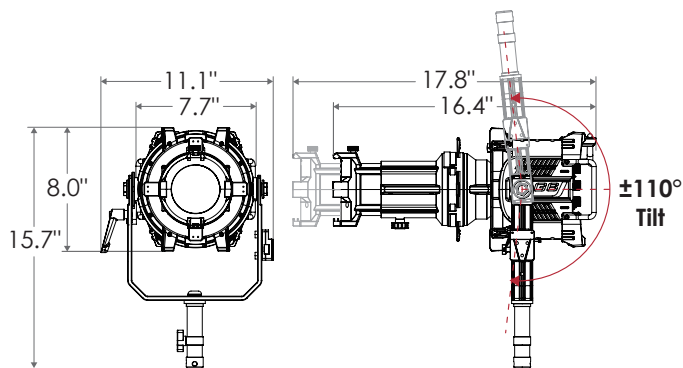

The **G6 COLOR** is a cinema-grade 175W full-color ellipsoidal with razor-sharp cuts and a unique 360 degree rotating barrel. The beam produced from either the 19°, 36° or 50° lens tube is uniform and bright without any color fringing. At the core of the G6 is the latest generation of Fiilex's patented Dense Matrix LED that adheres to the highest standards of dimming and color calibration. The G6 ellipsoidal gives you full control and can be rigged and hidden anywhere on production sets.

FEATURES

- High-CRI white light output (2000-10000K)
- 8 and 16-bit color modes: CCTRGBW, CCTHSI, CIExy, etc.
- IP-X5 Rating (water resistant)
- Easy PSU / battery mounting on yoke
- Razor-sharp cuts and rotating barrel
- Wireless control via integrated LumenRadio
- Hardline DMX via XLR-5 adapter
- Smooth and Sharp dimming modes
- DMX-controllable fan modes: Full, Auto, Silent, Off
- Compact and easy to hide

BEAM PROFILE

SPECIFICATIONS

Beam Angle	19° / 36° / 50° lens tube
CCT Range	2000-10000K continuous tuning + magenta/green shift
CRI / TLCI	95 / 90 typical
Control Modes	CCT, HSI, RGBW, GEL, CCTRGBW, CCTHSI, CIEy, ICTHS, and more
Dimming	100% - 0% flicker free
Dimming Modes / Curve	Smooth, Sharp / Linear, Gamma
Light Engine	DiCon Dense Matrix LED
Power Consumption	175W max AC 160W max DC
BTUs/hour	596 (BTUs/hour) max
DC Input	24 - 48V DC (via XLR-3 Port)
AC Input	100 - 240V AC, 50 ~ 60Hz
DMX/RDM Port	XLR-5 in and out
Wireless Control	Integrated LumenRadio CRMX
USB Power Output	5V/1A (via USB-A)
Weight	Fixture: 11lbs / 5.0kg (With lens tube) Power adapter: 3.3lbs / 1.5kg
Size (L x W x H)	16.4" x 11.1" x 15.7" / 41.7cm x 28.4cm x 39.9cm
Mount Type	Combo (baby stud female / junior stud male)
IP Rating	IP-X5 (water-resistant)
Thermal Design	Controllable fan (OFF / SILENT / AUTO / FULL)
Operating Temperature	0 - 40°C / 32 - 104°F
GoBo Size	M Size (Diameter 66mm / Max Image: 48mm / Max Thickness: 1mm)