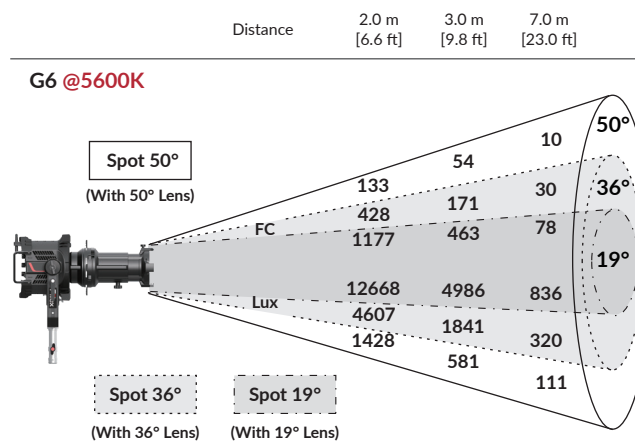

SPECIFICATIONS

Beam Angle	19° / 36° / 50° lens tube
CCT Range	2000-10000K continuous tuning + magenta/green shift
CRI / TLCI	95 / 90 typical
Control Modes	CCT, HSI, RGBW, GEL, CCTRGBW, CCTHSI, CIEy, ICTHS, and more
Dimming	100% - 0% flicker free
Dimming Modes / Curve	Smooth, Sharp / Linear, Gamma
Light Engine	DiCon Dense Matrix LED
Power Consumption	175W max AC | 160W max DC
BTUs/hour	596 (BTUs/hour) max
DC Input	24 - 48V DC (via XLR-3 Port)
AC Input	100 - 240V AC, 50 ~ 60Hz
DMX/RDM Port	XLR-5 in and out
Wireless Control	Integrated LumenRadio CRMX
USB Power Output	5V/1A (via USB-A)
Weight	Fixture: 11lbs / 5.0kg (With lens tube) | Power adapter: 3.3lbs / 1.5kg
Size (L x W x H)	16.4" x 11.1" x 15.7" / 41.7cm x 28.4cm x 39.9cm
Mount Type	Combo (baby stud female / junior stud male)
IP Rating	IP-X5 (water-resistant)
Thermal Design	Controllable fan (OFF / SILENT / AUTO / FULL)
Operating Temperature	0 - 40°C / 32 - 104°F
GoBo Size	M Size (Diameter 66mm / Max Image: 48mm / Max Thickness: 1mm)

PHOTOMETRIC DATA

OPTIONAL ACCESSORIES