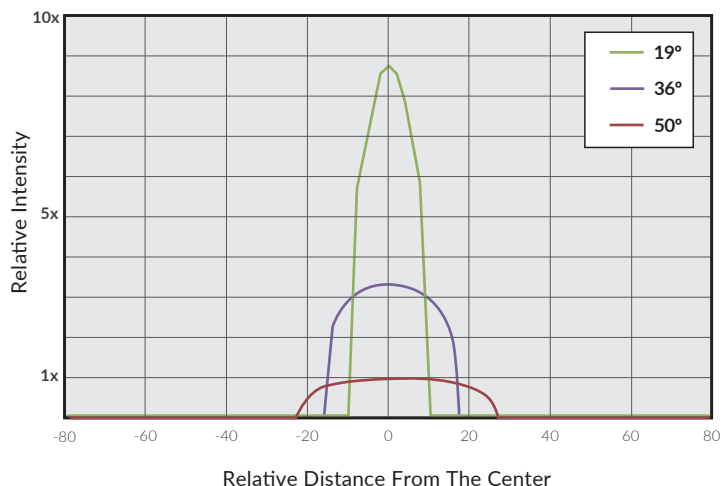

The **G6 COLOR** is a cinema-grade 175W full-color ellipsoidal with razor-sharp cuts and a unique 360 degree rotating barrel. The beam produced from either the 19°, 36° or 50° lens tube is uniform and bright without any color fringing. At the core of the G6 is the latest generation of Fiilex's patented Dense Matrix LED that adheres to the highest standards of dimming and color calibration. The G6 ellipsoidal gives you full control and can be rigged and hidden anywhere on production sets.

BEAM PROFILE

SPECIFICATIONS

Beam Angle	19° / 36° / 50° lens tube
CCT Range	2000-10000K continuous tuning + magenta/green shift
CRI / TLCI	95 / 90 typical
Control Modes	CCT, HSI, RGBW, GEL, CCTRGBW, CCTHSI, CIEy, ICTHS, and more
Dimming	100% - 0% flicker free
Dimming Modes / Curve	Smooth, Sharp / Linear, Gamma
Light Engine	DiCon Dense Matrix LED
Power Consumption	175W max AC 160W max DC
BTUs/hour	596 (BTUs/hour) max
DC Input	24 - 48V DC (via XLR-3 Port)
AC Input	100 - 240V AC, 50 ~ 60Hz
DMX/RDM Port	XLR-5 in and out
Wireless Control	Integrated LumenRadio CRMX
USB Power Output	5V/1A (via USB-A)
Weight	Fixture: 11lbs / 5.0kg (With lens tube) Power adapter: 3.3lbs / 1.5kg
Size (L x W x H)	16.4" x 11.1" x 15.7" / 41.7cm x 28.4cm x 39.9cm
Mount Type	Combo (baby stud female / junior stud male)
IP Rating	IP-X5 (water-resistant)
Thermal Design	Controllable fan (OFF / SILENT / AUTO / FULL)
Operating Temperature	0 - 40°C / 32 - 104°F
GoBo Size	M Size (Diameter 66mm / Max Image: 48mm / Max Thickness: 1mm)