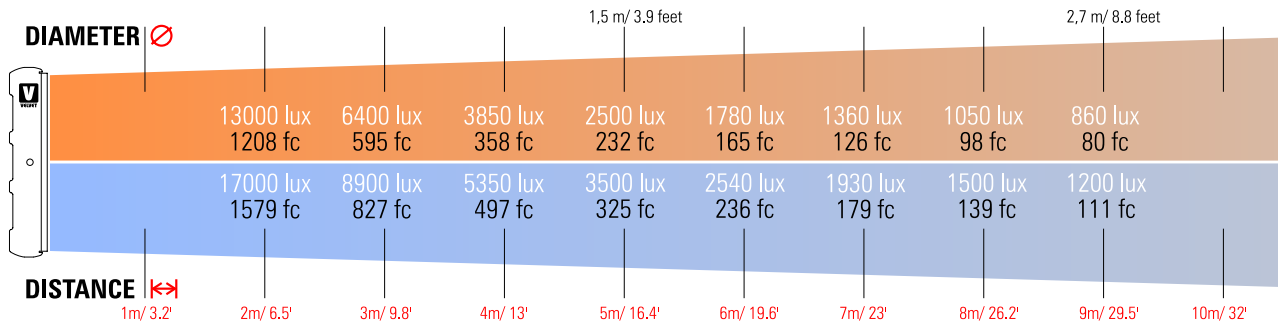

# VELVET Power 2 Spot 15° IP54

Ref.: VP2IP54

Datasheet: June 2021 / Page 2

<b>COLOUR TEMPERATURE</b>	adjustable from 2700K to 6500K in 100K steps
<b>LIGHT INTENSITY</b>	dimnable 0 to 100, smooth and flicker-free
<b>TLCI</b>	98 at 3200K and 97 at 5600K
<b>DIMENSIONS</b>	690x308x68mm / 27"x12"x2.7" panel 815x430x68mm / 32"x17"x2.7" panel + yoke
<b>WEIGHT</b>	7 kgs / 15,5 lbs panel 7.6kgs / 16.7 lbs panel + yoke
<b>POWER DRAW</b>	190W
<b>POWER SUPPLY</b>	24-35V DC via XLR3 V-Lock or Gold mount battery plate 90-264V AC 50/60Hz
<b>PHOTOMETRICS</b>	25000 lux / 2315 fc at 1m / 3 feet 4000 lux / 370 fc at 3m / 10 feet 1000 lux / 93 fc at 6m / 20 feet
<b>BEAM ANGLE</b>	15° nominal with filter D25 30° D50 45° D100 90° DVELVET 105°
<b>LED RATED LIFE</b>	more than 50,000 hours
<b>OUTPUT FREQUENCY</b>	16KHz flicker-free up to 2000fps
<b>COOLING</b>	no-noise, fan-free passive cooling
<b>PROTECTION</b>	IP54 weatherproof, indoor or outdoor use
<b>CONSTRUCTION &amp; FINISH</b>	Made of black powdercoated extruded and sheet aluminum
<b>VELVET LED TECHNOLOGY</b>	selected BIN high-power LED + VELVET custom optics + CPU software control
<b>ACCESSORIES</b>	Quarter, half and full hard diffusion, foldable Snapbag diffuser kit, foldable 20°, 40° or 60° Snapgrids, removable barndoors, AC power adapter, V-Lock or Gold Mount battery mounts, remote control, Cordura carrying bag, hard case
<b>RIGGING OPTIONS</b>	aluminum yoke with 16 baby receiver combined with 28 junior pin, multiple 1/4-20" rigging points, multipanel yokes, pole-operated studio yoke

## WIRE VIEW

## PHOTOMETRICS