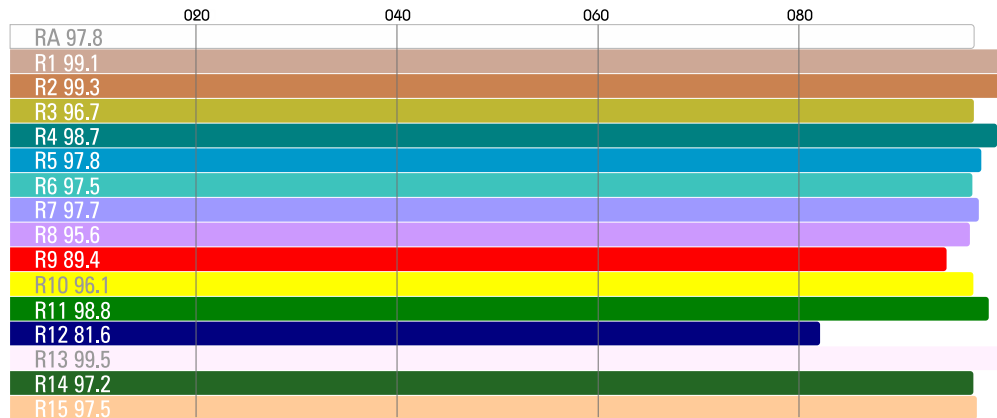

## WIRE VIEW

## PHOTOMETRICS