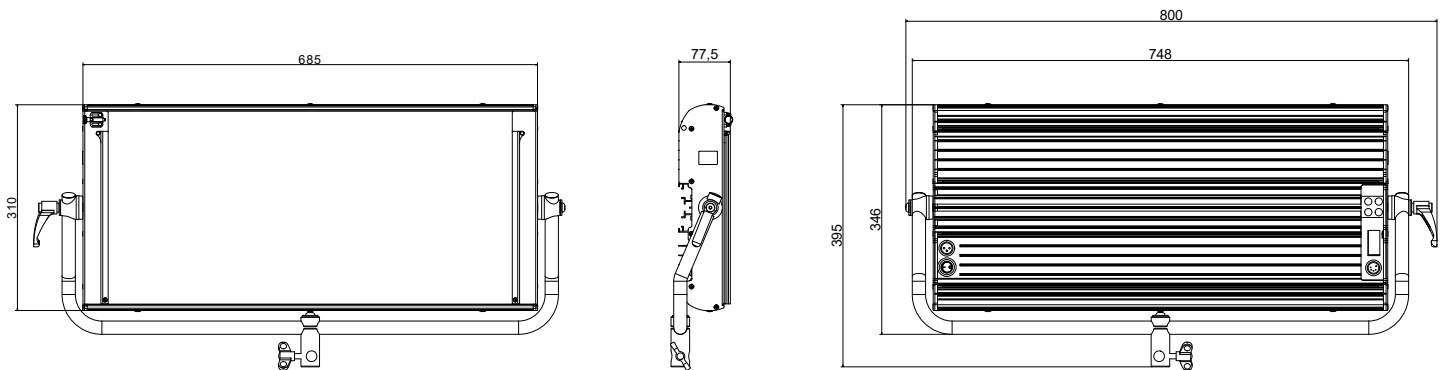

VELVET Power 2 Spot 15° IP54

Ref.: VP2IP54

Datasheet: June 2021 / Page 2

COLOUR TEMPERATURE	adjustable from 2700K to 6500K in 100K steps
LIGHT INTENSITY	dimnable 0 to 100, smooth and flicker-free
TLCI	98 at 3200K and 97 at 5600K
DIMENSIONS	690x308x68mm / 27"x12"x2.7" panel 815x430x68mm / 32"x17"x2.7" panel + yoke
WEIGHT	7 kgs / 15,5 lbs panel 7.6kgs / 16.7 lbs panel + yoke
POWER DRAW	190W
POWER SUPPLY	24-35V DC via XLR3 V-Lock or Gold mount battery plate 90-264V AC 50/60Hz
PHOTOMETRICS	25000 lux / 2315 fc at 1m / 3 feet 4000 lux / 370 fc at 3m / 10 feet 1000 lux / 93 fc at 6m / 20 feet
BEAM ANGLE	15° nominal with filter D25 30° D50 45° D100 90° DVELVET 105°
LED RATED LIFE	more than 50,000 hours
OUTPUT FREQUENCY	16KHz flicker-free up to 2000fps
COOLING	no-noise, fan-free passive cooling
PROTECTION	IP54 weatherproof, indoor or outdoor use
CONSTRUCTION & FINISH	Made of black powdercoated extruded and sheet aluminum
VELVET LED TECHNOLOGY	selected BIN high-power LED + VELVET custom optics + CPU software control
ACCESSORIES	Quarter, half and full hard diffusion, foldable Snapbag diffuser kit, foldable 20°, 40° or 60° Snapgrids, removable barndoors, AC power adapter, V-Lock or Gold Mount battery mounts, remote control, Cordura carrying bag, hard case
RIGGING OPTIONS	aluminum yoke with 16 baby receiver combined with 28 junior pin, multiple 1/4-20" rigging points, multipanel yokes, pole-operated studio yoke

WIRE VIEW