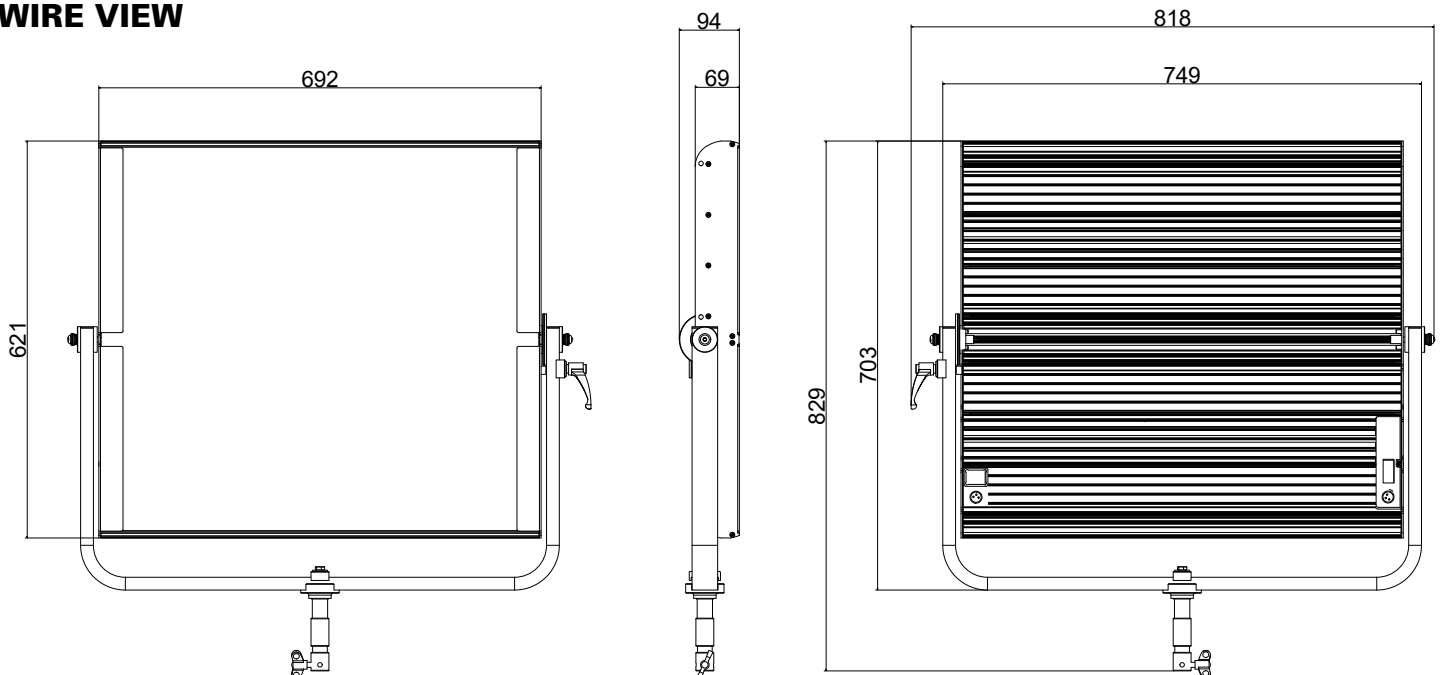

VELVET Power 2x2 30° Studio IP51

Ref.: VP2X2ST

Datasheet: June 2021 / Page 2

COLOUR TEMPERATURE	adjustable from 2700K to 6500K in 100K steps
LIGHT INTENSITY	dimnable 0 to 100, smooth and flicker-free
TLCI	98 at 3200K and 97 at 5600K
DIMENSIONS	690x620x68mm / 27"x24.5"x2.7" panel 770x750x125mm / 30"x29.5"x5" panel + yoke + PSU
WEIGHT	14 kg / 31 lbs panel 16 kg / 35.3 lbs panel + yoke 20 kg / 44 lbs panel + yoke + PSU
POWER DRAW	340W (12.1 Amps at 28 VDC – 0.7 Amps at 230VAC)
POWER SUPPLY	90-264V AC 50/60Hz
PHOTOMETRICS	40000 lux / 3700 fc at 1m / 3 feet 8000 lux / 740 fc at 3m / 10 feet 2000 lux / 185 fc at 6m / 20 feet
BEAM ANGLE	30° nominal with filter D25 45° D50 60° D100 105° DVELVET 115°
LED RATED LIFE	more than 50,000 hours
OUTPUT FREQUENCY	16KHz flicker-free up to 2000fps
COOLING	no-noise, fan-free passive cooling
PROTECTION	IP51 dustproof, indoor or outdoor use
CONSTRUCTION & FINISH	Made of black powdercoated extruded and sheet aluminum
VELVET LED TECHNOLOGY	selected BIN high-power LED + VELVET custom optics + CPU software control
ACCESSORIES	AC power supply, foldable 20°, 40° or 60° Snapgrids, foldable Snapbag softbox, spacelight cylinder, removable barn doors, remote control, hard case
RIGGING OPTIONS	aluminum yoke with 28mm junior pin, multiple ¼-20" rigging points, multipanels yokes, pole operated yoke

WIRE VIEW