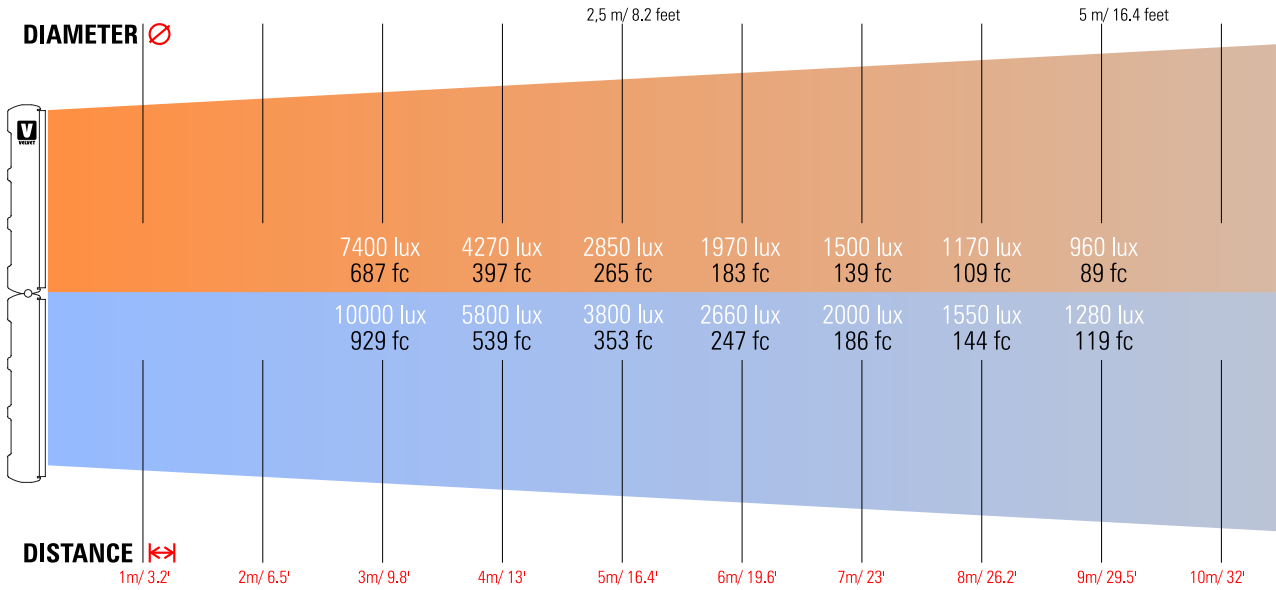

# VELVET Power 2x2 30° Studio IP51

Ref.: VP2X2ST

Datasheet: June 2021 / Page 2

<b>COLOUR TEMPERATURE</b>	adjustable from 2700K to 6500K in 100K steps
<b>LIGHT INTENSITY</b>	dimnable 0 to 100, smooth and flicker-free
<b>TLCI</b>	98 at 3200K and 97 at 5600K
<b>DIMENSIONS</b>	690x620x68mm / 27"x24.5"x2.7" panel 770x750x125mm / 30"x29.5"x5" panel + yoke + PSU
<b>WEIGHT</b>	14 kg / 31 lbs panel 16 kg / 35.3 lbs panel + yoke 20 kg / 44 lbs panel + yoke + PSU
<b>POWER DRAW</b>	340W (12.1 Amps at 28 VDC – 0.7 Amps at 230VAC)
<b>POWER SUPPLY</b>	90-264V AC 50/60Hz
<b>PHOTOMETRICS</b>	40000 lux / 3700 fc at 1m / 3 feet 8000 lux / 740 fc at 3m / 10 feet 2000 lux / 185 fc at 6m / 20 feet
<b>BEAM ANGLE</b>	30° nominal with filter D25 45° D50 60° D100 105° DVELVET 115°
<b>LED RATED LIFE</b>	more than 50,000 hours
<b>OUTPUT FREQUENCY</b>	16KHz flicker-free up to 2000fps
<b>COOLING</b>	no-noise, fan-free passive cooling
<b>PROTECTION</b>	IP51 dustproof, indoor or outdoor use
<b>CONSTRUCTION &amp; FINISH</b>	Made of black powdercoated extruded and sheet aluminum
<b>VELVET LED TECHNOLOGY</b>	selected BIN high-power LED + VELVET custom optics + CPU software control
<b>ACCESSORIES</b>	AC power supply, foldable 20°, 40° or 60° Snapgrids, foldable Snapbag softbox, spacelight cylinder, removable barn doors, remote control, hard case
<b>RIGGING OPTIONS</b>	aluminum yoke with 28mm junior pin, multiple ¼-20" rigging points, multipanels yokes, pole operated yoke

## WIRE VIEW

## PHOTOMETRICS